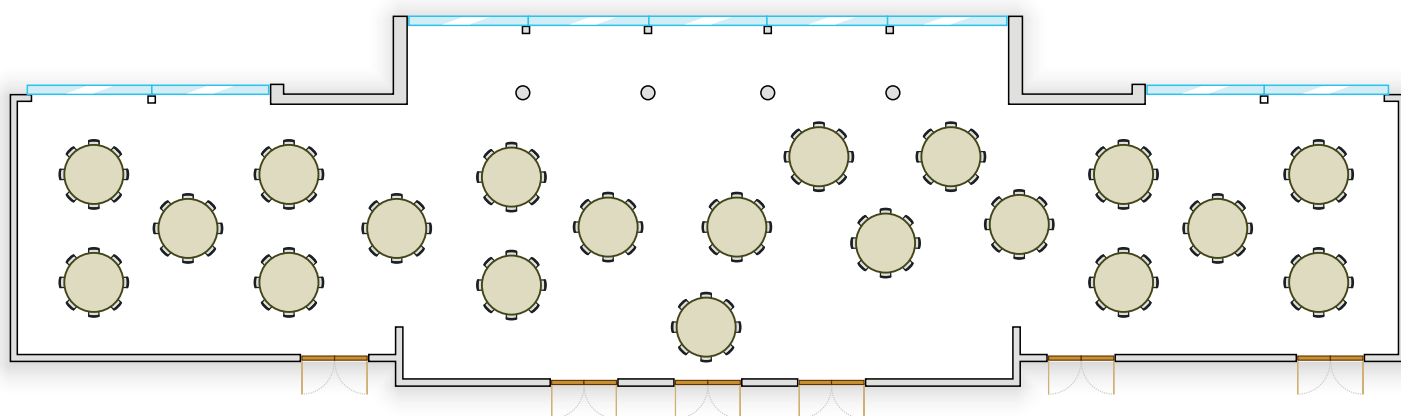

YASMIN I+II+III
CLASSROOM STYLE SEATING

Capacity: 200 Persons

YASMIN I+II+III
THEATRE STYLE SEATING

Capacity: 300 Persons

YASMIN I+II+III
BANQUET STYLE SEATING

Capacity: 160 Persons