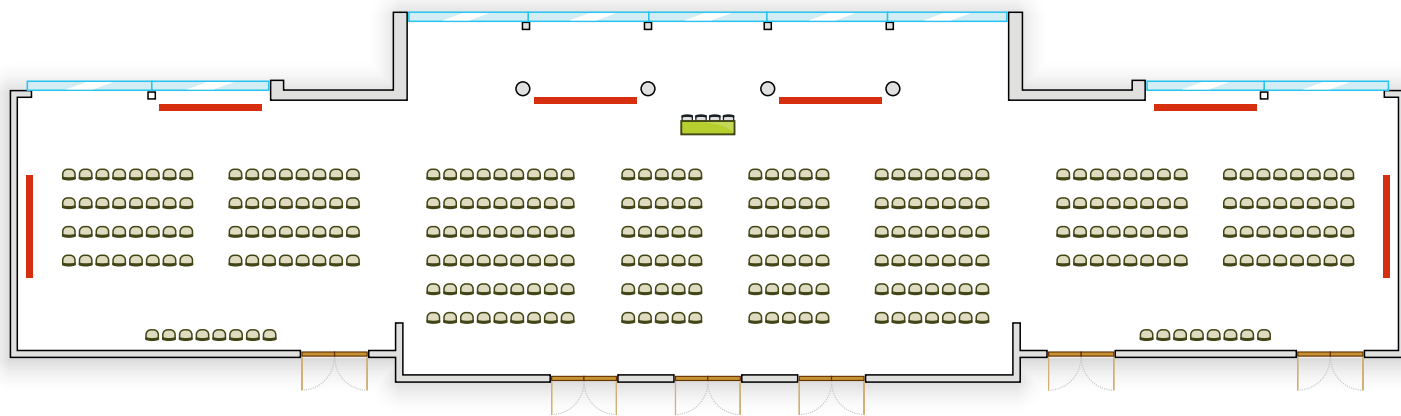

YASMIN I+II+III
CLASSROOM STYLE SEATING

Capacity: 200 Persons

YASMIN I+II+III
THEATRE STYLE SEATING

Capacity: 300 Persons

YASMIN I+II+III
BANQUET STYLE SEATING

Capacity: 160 Persons