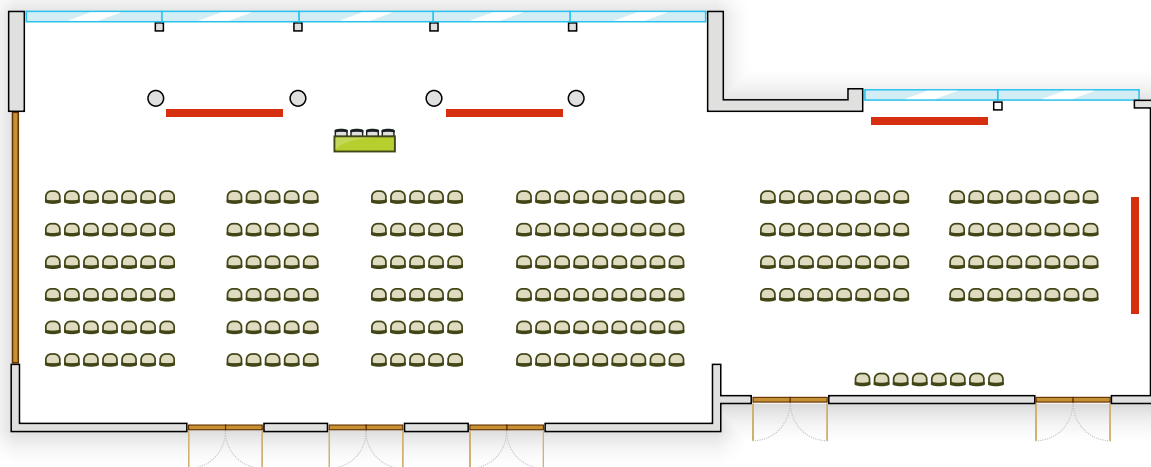

YASMIN I+III
CLASSROOM STYLE SEATING

Capacity: 150 Persons

YASMIN I+III
THEATRE STYLE SEATING

Capacity: 230 Persons

YASMIN I+III
BANQUET STYLE SEATING

Capacity: 120 Persons