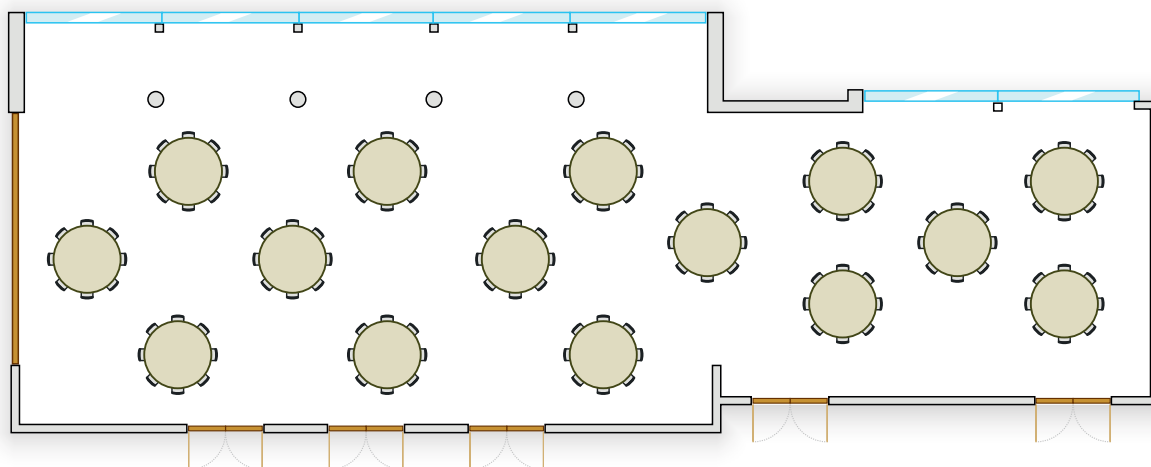

YASMIN I+III
CLASSROOM STYLE SEATING

Capacity: 150 Persons

YASMIN I+III
THEATRE STYLE SEATING

Capacity: 230 Persons

YASMIN I+III
BANQUET STYLE SEATING

Capacity: 120 Persons