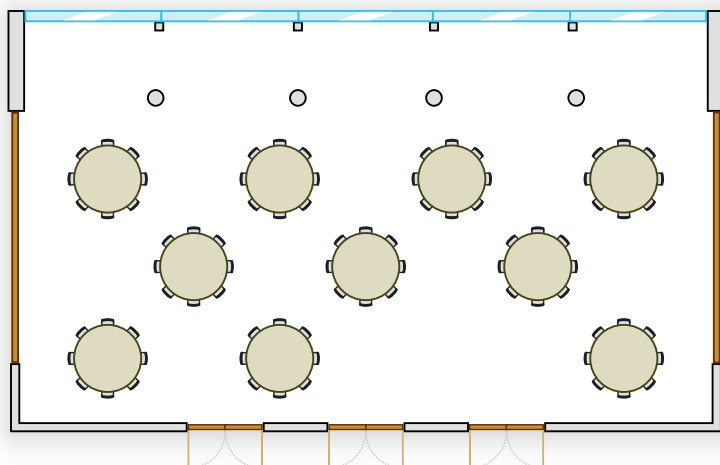

YASMIN I
**CLASSROOM STYLE
SEATING**

Capacity: 100 Persons

YASMIN I
**THEATRE STYLE
SEATING**

Capacity: 160 Persons

YASMIN I
U-STYLE SEATING

Capacity: 40 Persons

YASMIN I
BANQUET STYLE SEATING

Capacity: 80 Persons