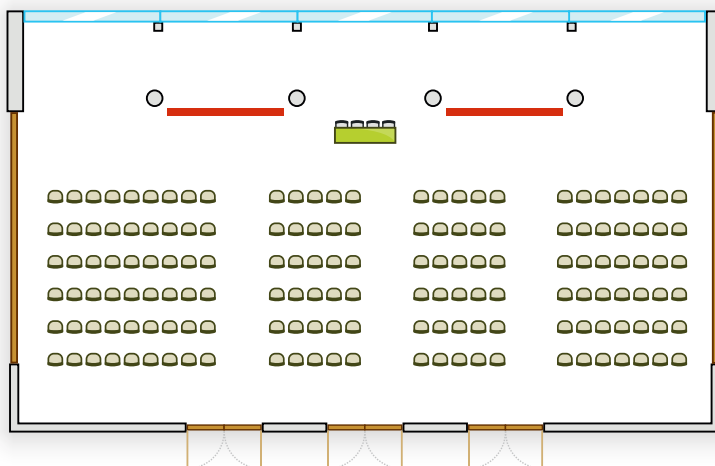

YASMIN I
**CLASSROOM STYLE
SEATING**

Capacity: 100 Persons

YASMIN I
**THEATRE STYLE
SEATING**

Capacity: 160 Persons

YASMIN I
U-STYLE SEATING

Capacity: 40 Persons

YASMIN I
BANQUET STYLE SEATING

Capacity: 80 Persons