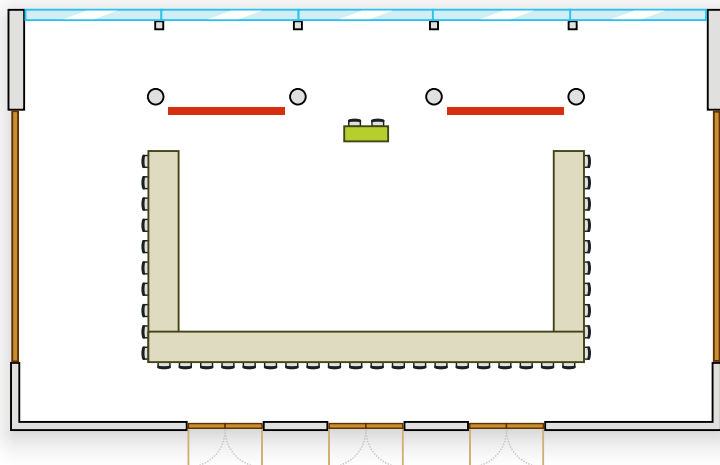

YASMIN I
**CLASSROOM STYLE
SEATING**

Capacity: 100 Persons

YASMIN I
**THEATRE STYLE
SEATING**

Capacity: 160 Persons

YASMIN I
U-STYLE SEATING

Capacity: 40 Persons

YASMIN I
BANQUET STYLE SEATING

Capacity: 80 Persons