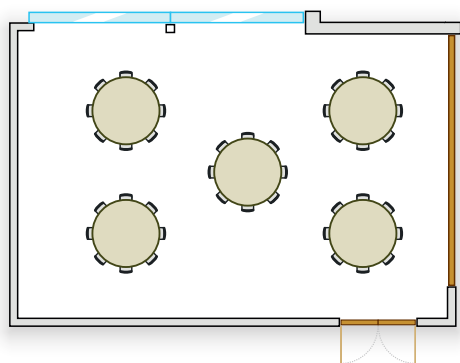

YASMIN II
CLASSROOM STYLE
SEATING

Capacity: 50 Persons

YASMIN II
THEATRE STYLE
SEATING

Capacity: 60 Persons

YASMIN II
U-STYLE SEATING

Capacity: 25 Persons

YASMIN II
BANQUET STYLE SEATING

Capacity: 40 Persons