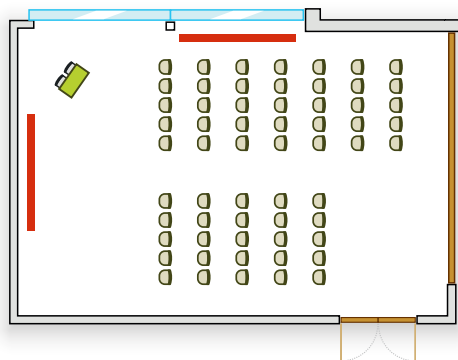

YASMIN II
CLASSROOM STYLE
SEATING

Capacity: 50 Persons

YASMIN II
THEATRE STYLE
SEATING

Capacity: 60 Persons

YASMIN II
U-STYLE SEATING

Capacity: 25 Persons

YASMIN II
BANQUET STYLE SEATING

Capacity: 40 Persons