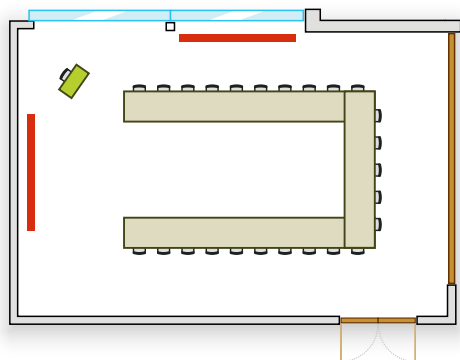

YASMIN II
CLASSROOM STYLE
SEATING

Capacity: 50 Persons

YASMIN II
THEATRE STYLE
SEATING

Capacity: 60 Persons

YASMIN II
U-STYLE SEATING

Capacity: 25 Persons

YASMIN II
BANQUET STYLE SEATING

Capacity: 40 Persons