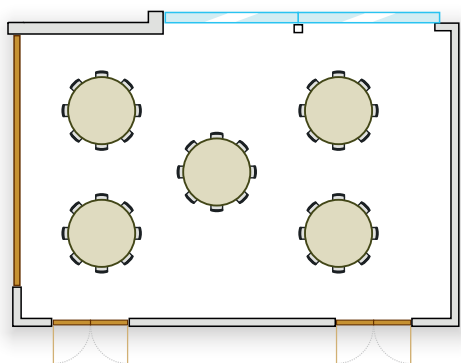

YASMIN III
CLASSROOM STYLE
SEATING

Capacity: 50 Persons

YASMIN III
THEATRE STYLE
SEATING

Capacity: 60 Persons

YASMIN III
U-STYLE SEATING

Capacity: 25 Persons

YASMIN III
BANQUET STYLE SEATING

Capacity: 40 Persons