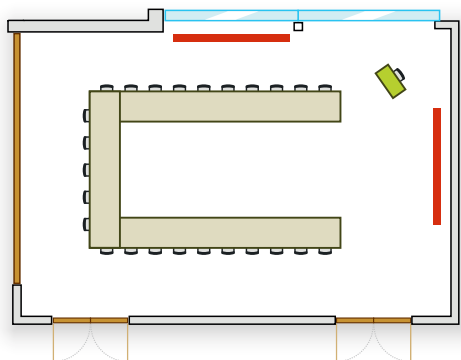

YASMIN III
CLASSROOM STYLE
SEATING

Capacity: 50 Persons

YASMIN III
THEATRE STYLE
SEATING

Capacity: 60 Persons

YASMIN III
U-STYLE SEATING

Capacity: 25 Persons

YASMIN III
BANQUET STYLE SEATING

Capacity: 40 Persons