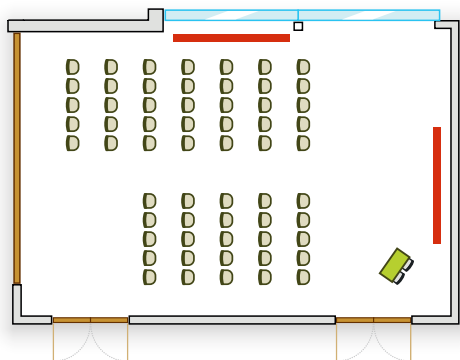

YASMIN III
CLASSROOM STYLE
SEATING

Capacity: 50 Persons

YASMIN III
THEATRE STYLE
SEATING

Capacity: 60 Persons

YASMIN III
U-STYLE SEATING

Capacity: 25 Persons

YASMIN III
BANQUET STYLE SEATING

Capacity: 40 Persons