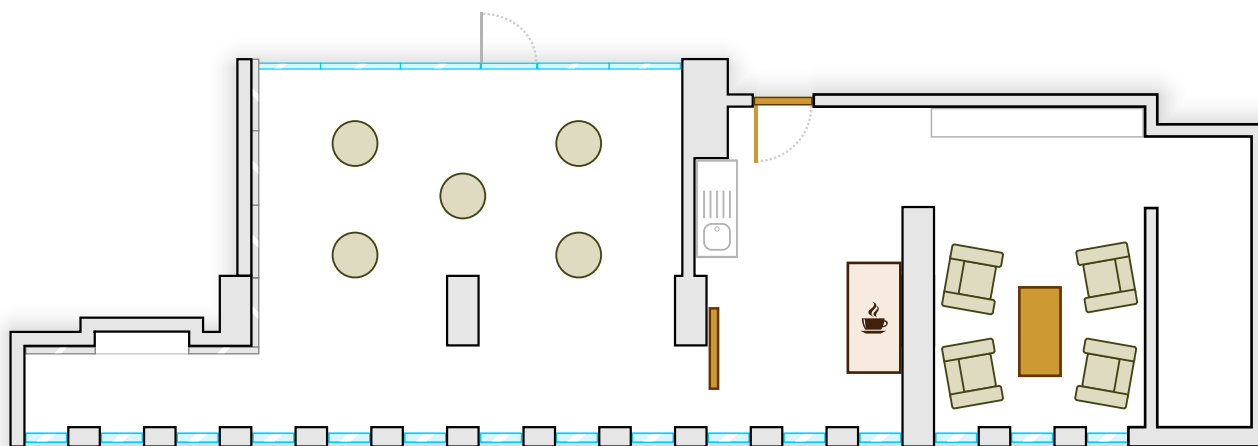

YASMIN VII
THEATRE STYLE
SEATING

Capacity: 30 persons

YASMIN VII
CLASSROOM STYLE
SEATING

Capacity: 20 persons

YASMIN VII
I - SET UP

Capacity: 20 persons

**YASMIN VII
T - SET UP**

Capacity: 24 persons

**YASMIN VII
STAND BY TABLES**

5 pcs