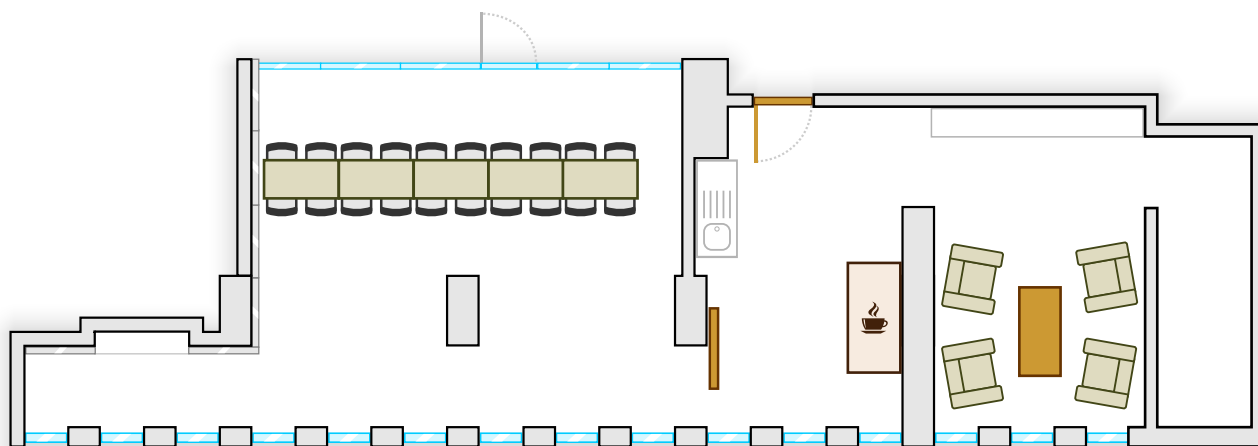

YASMIN VII
THEATRE STYLE
SEATING

Capacity: 30 persons

YASMIN VII
CLASSROOM STYLE
SEATING

Capacity: 20 persons

YASMIN VII
I - SET UP

Capacity: 20 persons

**YASMIN VII
T - SET UP**

Capacity: 24 persons

**YASMIN VII
STAND BY TABLES**

5 pcs