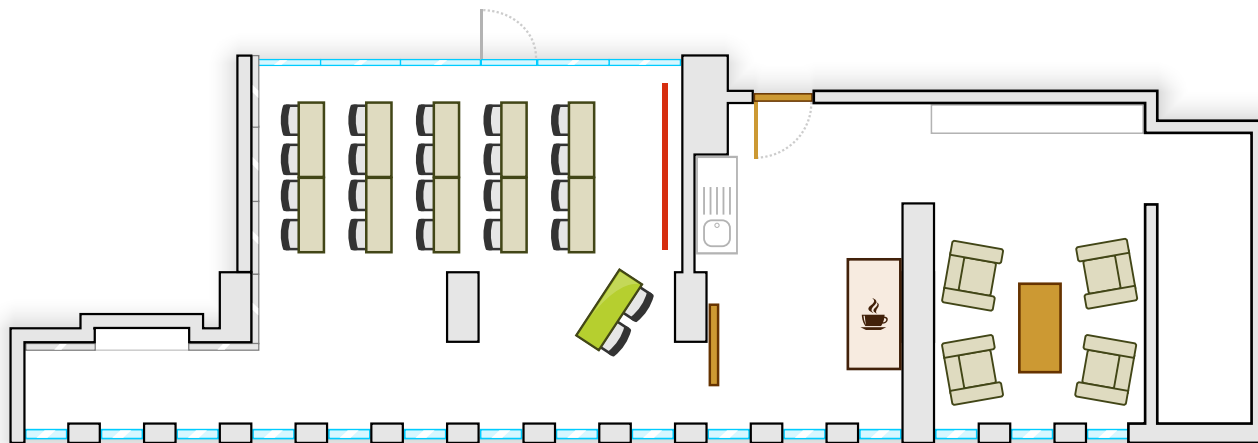

YASMIN VII
THEATRE STYLE
SEATING

Capacity: 30 persons

YASMIN VII
CLASSROOM STYLE
SEATING

Capacity: 20 persons

YASMIN VII
I - SET UP

Capacity: 20 persons

**YASMIN VII
T - SET UP**

Capacity: 24 persons

**YASMIN VII
STAND BY TABLES**

5 pcs