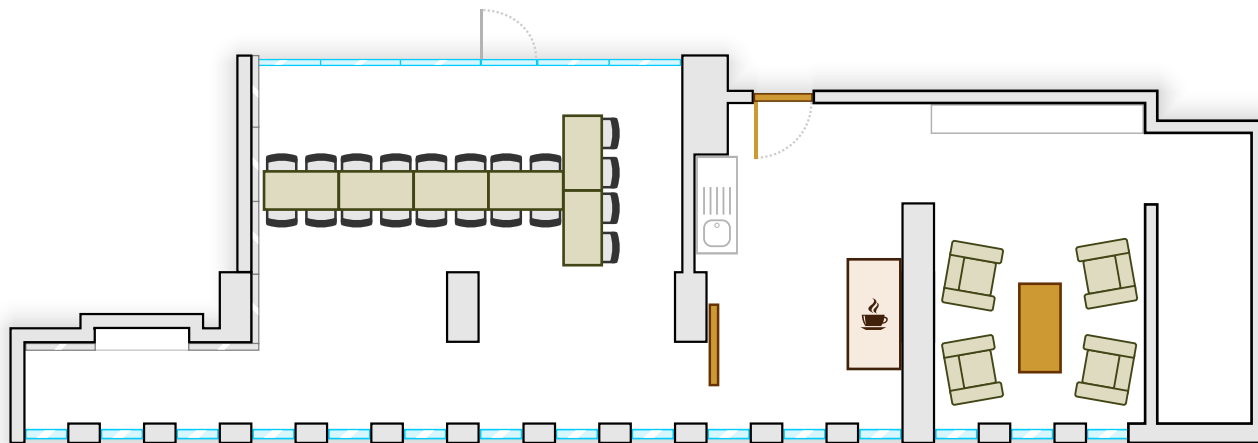

YASMIN VII
THEATRE STYLE
SEATING

Capacity: 30 persons

YASMIN VII
CLASSROOM STYLE
SEATING

Capacity: 20 persons

YASMIN VII
I - SET UP

Capacity: 20 persons

**YASMIN VII
T - SET UP**

Capacity: 24 persons

**YASMIN VII
STAND BY TABLES**

5 pcs